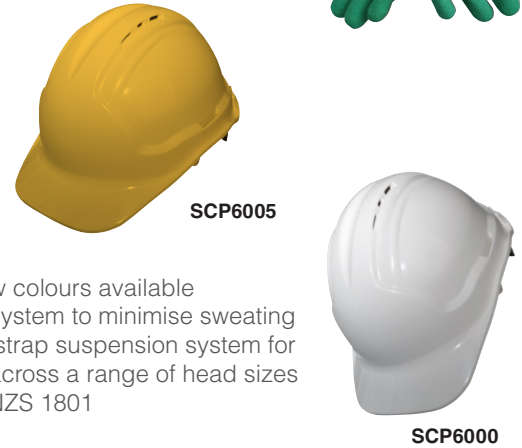

HARD HATS

ABC-123 Code	Barcode	Description	Ctn
SCP6000	9310679019168	White Hard Hat SafeCorp	20
SCP6005	9310679019175	Yellow Hard Hat SafeCorp	20
SCP8005	9310679019250	Hard Hat Holder SafeCorp	10